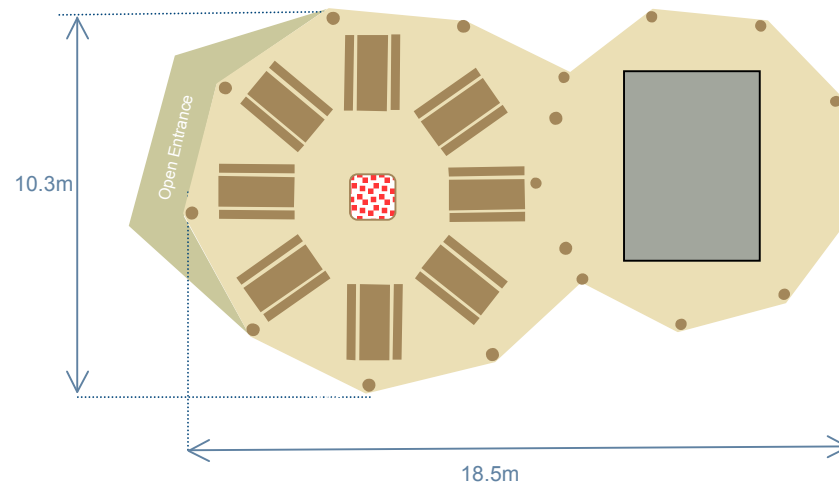

1 Stratus 72 & 1 Cirrus 40 Seating for 64 on 8 tables

Bamse Max open fireplace

12' x 16' Dance Floor

6'6" (2m) x 2' 2" (0.7m) solid pine rectangle table
with pine benches

● Position of Wooden poles at Ground Level