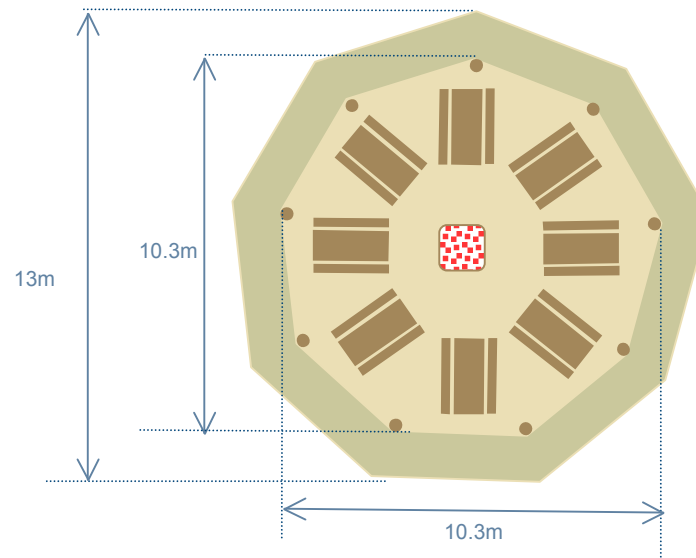

# Single Stratus 72

## Seating for 64 on 9 tables

6'6" (2m) x 2' 2" (0.7m) solid pine rectangle table  
with pine benches

Bamse Max open fireplace

Position of Wooden poles at Ground Level