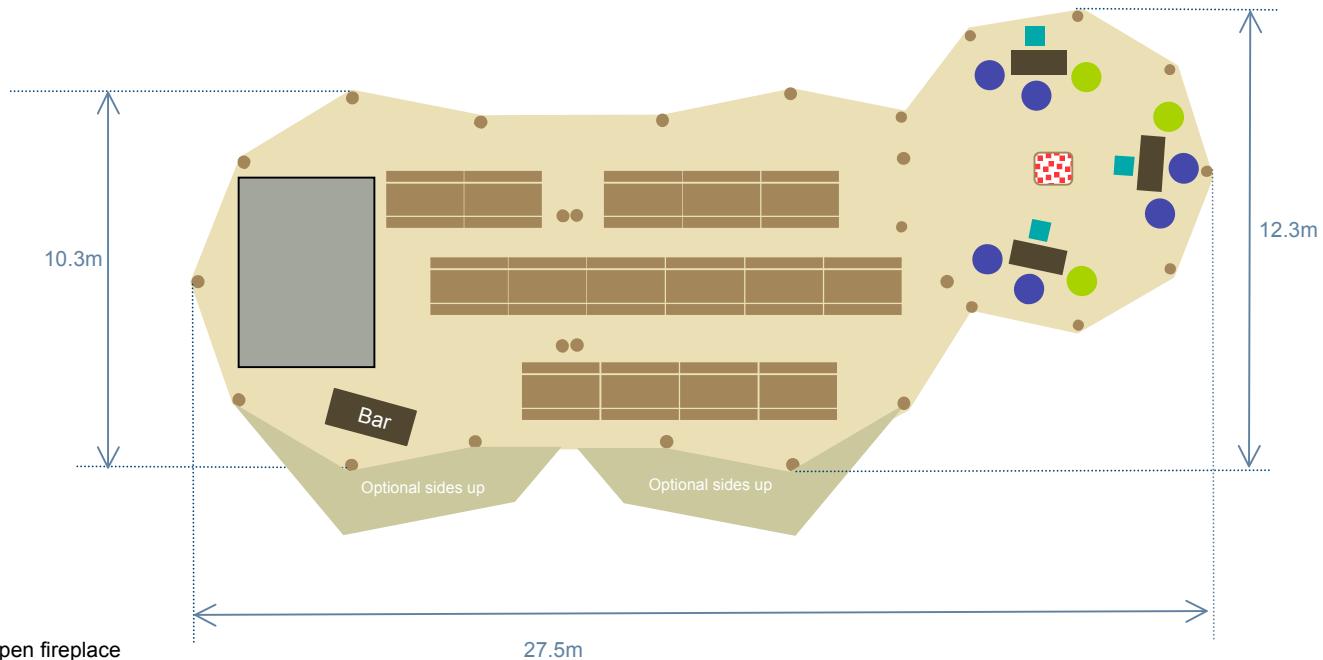

2 Stratus 72's & 1 Cirrus 40

Seating for 120 on 15 tables

 Bamse Mini open fireplace

 12' x 16' Dance Floor

 6'6" (2m) x 2' 2" (0.7m) solid pine rectangle table with pine benches

 Assorted chill out furnishings, including low tables, bean cubes, sea grass pouffes and cushions

 Position of Wooden poles at Ground Level

 Bar Solid wood Bar 2.4m 0.6m