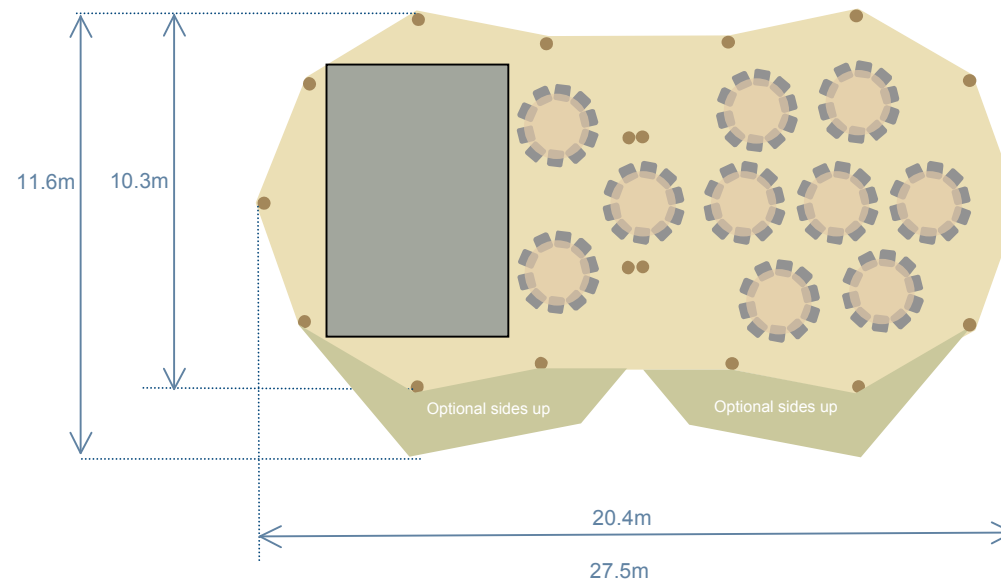

Two Stratus 72's Seating for 100 on 10 tables

16' x 24' dance floor

5' 6'' (1.67m) round table with
10 chairs

● Position of Wooden poles at Ground Level