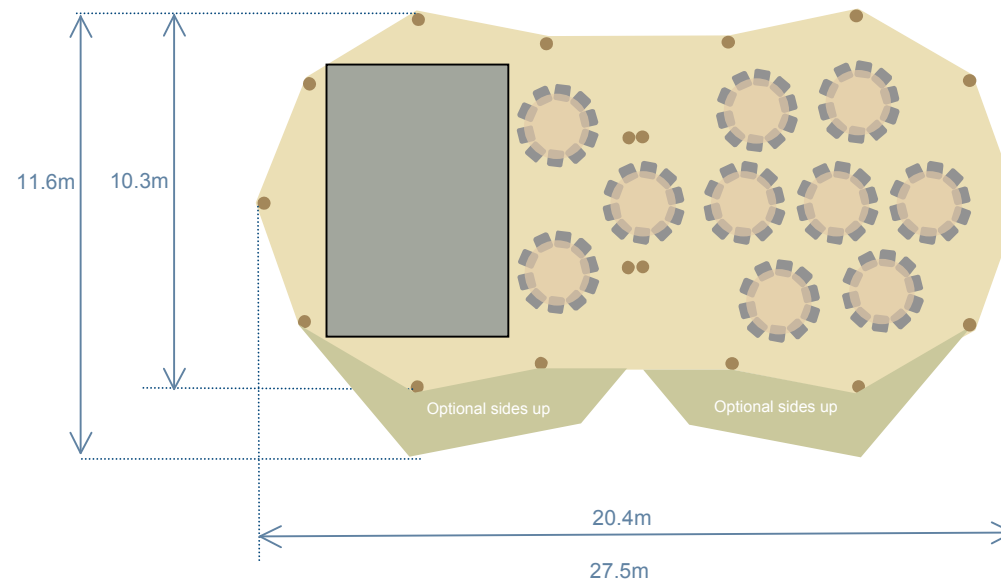

# Two Stratus 72's Seating for 100 on 10 tables

16' x 24' dance floor

5' 6'' (1.67m) round table with  
10 chairs

● Position of Wooden poles at Ground Level