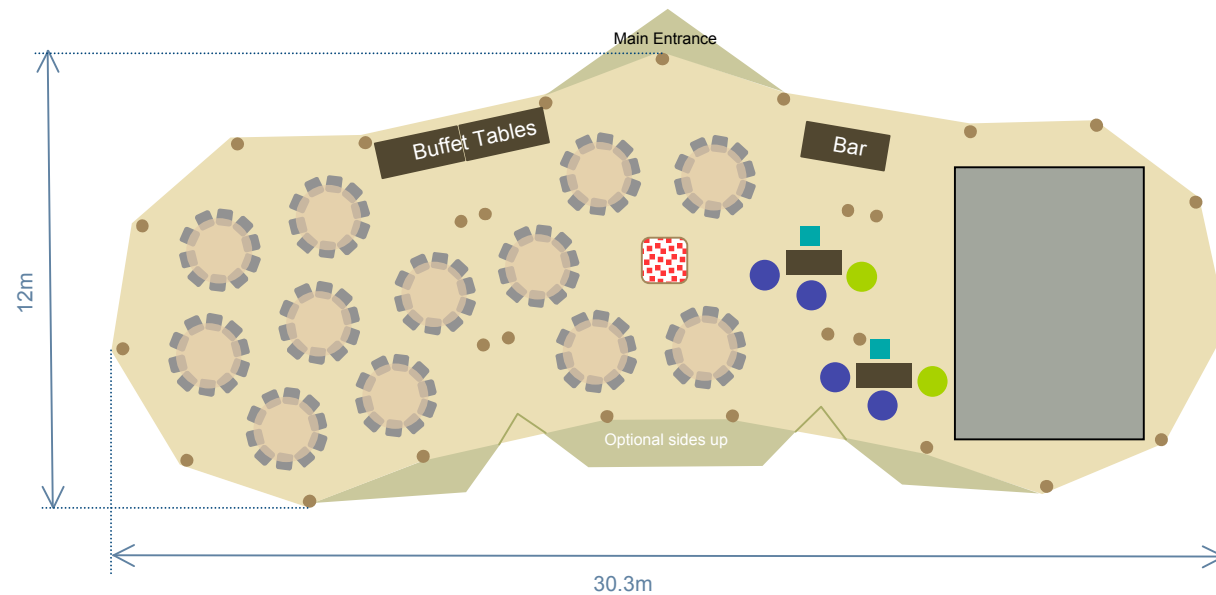

Three Stratus 72's in an ARC Seating for 120 on 12 tables

16' x 24' Dance Floor

5' 6" (1.67m) round table with 10 chairs

Bamse Max open fireplace

● Position of Wooden poles at Ground Level

Assorted chill out furnishings, including low tables, bean cubes, sea grass pouffes and cushions