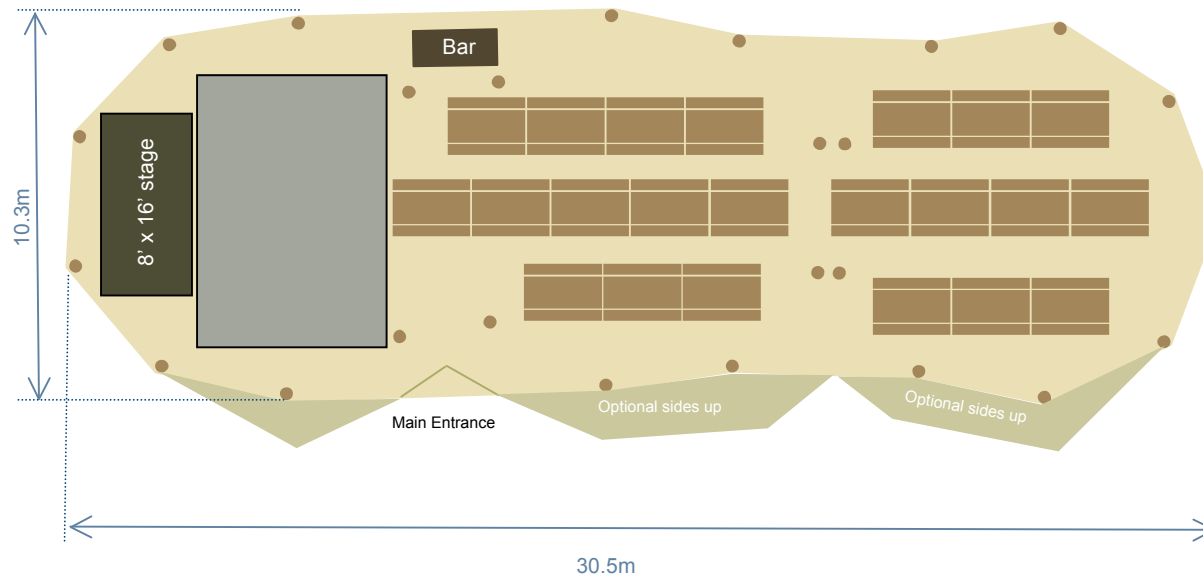

# Three Stratus 72's in an line Seating for 176 on 22 tables

16' x 24' Dance Floor

6'6" (2m) x 2' 2" (0.7m) solid pine rectangle table  
with pine benches

● Position of Wooden poles at Ground Level