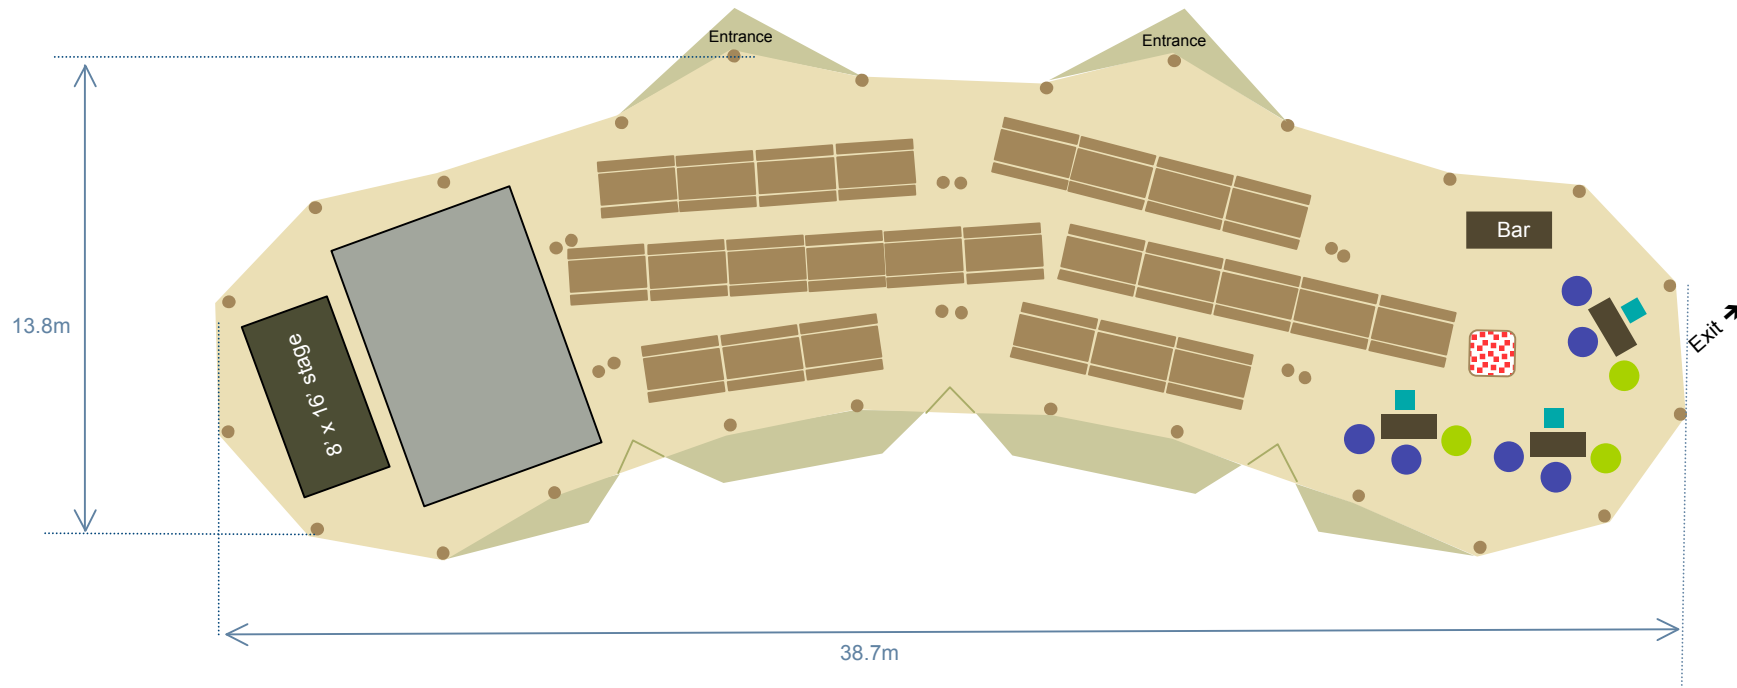

Four Stratus 72's in an Arc Seating for 200 on 25 tables

Bamse Max open fireplace

16' x 24' Dance Floor

6'6" (2m) x 2' 2" (0.7m) solid pine rectangle table with pine benches

● Position of Wooden poles at Ground Level